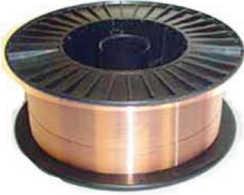

## Mig Wire Reel

**JCER 70S-6** 33 lbs.  
Size 0.035"

## Mig Wire Reel

**JCER 70S-6** 11 lbs.  
Size 0.035"

## Flux-Cored Wire

**JCE71T-GS** 10 lbs.  
Size 0.035"